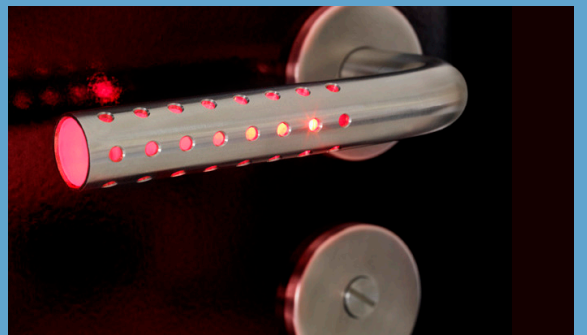

Brighthandle

Brighthandle is a truly innovative new concept in door furniture design. Created by internationally-renowned Swedish designer Alexander Lervik, Brighthandle is as functional as it is stylish. It is the first ever door handle to communicate using coloured light to display status as well as brightening its surroundings.

With Brighthandle you can turn the normally mundane environment of a cloakroom into a feature that will become a talking point in clubs, bars and hotels.

Mains or battery powered

Brighthandle Alfa **Online** is powered by mains electricity which is wired through the door to provide constant colour communication.

When the room is vacant there is a continuous green light on the outside and, when the thumb turn is activated, a red light indicates that the room is occupied

Brighthandle Alfa **Battery** offers the same benefits as Alfa Online, powered by two AA batteries located in the matching Alfa Zero handle. More suited to domestic applications, Alpha battery will add colour and style to any apartment or domestic interior.