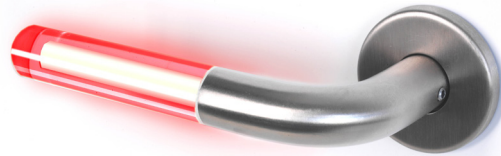

Brighthandle

Brighthandle is a truly innovative new concept in door furniture design. Created by internationally-renowned Swedish designer Alexander Lervik, Brighthandle is as functional as it is stylish. It is the first ever door handle to communicate using coloured light to display status as well as brightening its surroundings.

With Brighthandle you can turn the normally mundane environment of a cloakroom into a feature that will become a talking point in clubs, bars and hotels.

Mains or battery powered

Brighthandle Alfa **Online** is powered by mains electricity which is wired through the door to provide constant colour communication.

When the room is vacant there is a continuous green light on the outside and, when the thumb turn is activated, a red light indicates that the room is occupied

Brighthandle Alfa **Battery** offers the same benefits as Alfa Online, powered by two AA batteries located in the matching Alfa Zero handle. More suited to domestic applications, Alpha battery will add colour and style to any apartment or domestic interior.