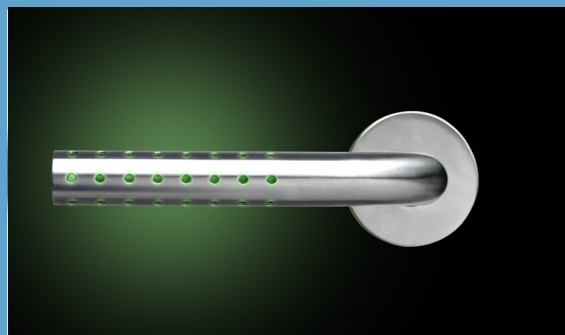

Brighthandle

Brighthandle is a truly innovative new concept in door furniture design. Created by internationally-renowned Swedish designer Alexander Lervik, Brighthandle is as functional as it is stylish. It is the first ever door handle to communicate using coloured light to display status as well as brightening its surroundings.

With Brighthandle you can turn the normally mundane environment of a cloakroom into a feature that will become a talking point in clubs, bars and hotels.

Mains or battery powered

Brighthandle Alfa **Online** is powered by mains electricity which is wired through the door to provide constant colour communication.

When the room is vacant there is a continuous green light on the outside and, when the thumb turn is activated, a red light indicates that the room is occupied

Brighthandle Alfa **Battery** offers the same benefits as Alfa Online, powered by two AA batteries located in the matching Alfa Zero handle. More suited to domestic applications, Alpha battery will add colour and style to any apartment or domestic interior.